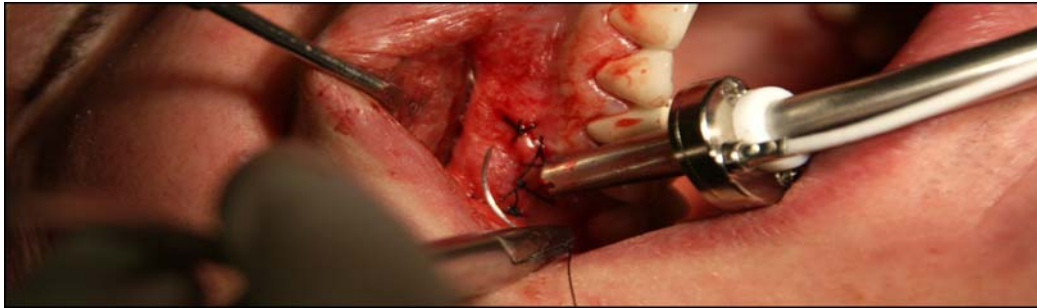

OrBo LED Light Source

OrBo is a powerful LED –light source for all illumination of oral cavity during any dental procedure.

OrBo gives you innovation design, **Rechargeable Control Pack** of a simple application give you 22,000 LUX with about 50,000 hours of lifetime full charge of the control pack holds a bout two hours of use, the **OrBo** is autoclavable at 135° C (275° F).

OrBo set comes with:

- One LED clip piece – specified type
- One battery pack
- One house strap
- One charger
- Two Velcro straps

Without OrBo

Control Pack

With OrBo

Available for: Saliva Ejector, Hygo-Vac, Cattani, Roeko Surgitip and Euronda