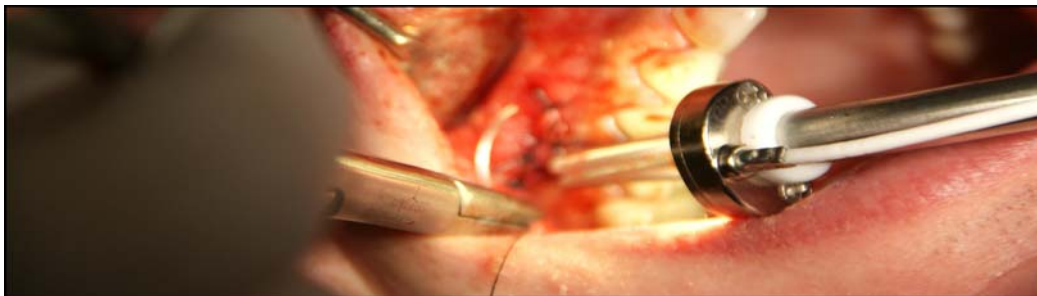

OrBo LED Light Source

OrBo is a powerful LED –light source for all illumination of oral cavity during any dental procedure.

OrBo gives you innovation design, **Rechargeable Control Pack** of a simple application give you 22,000 LUX with about 50,000 hours of lifetime full charge of the control pack holds a bout two hours of use, the **OrBo** is autoclavable at 135° C (275° F).

OrBo set comes with:

- One LED clip piece – specified type
- One battery pack
- One house strap
- One charger
- Two Velcro straps

Without OrBo

Control Pack

With OrBo

Available for: Saliva Ejector, Hygo-Vac, Cattani, Roeko Surgitip and Euronda